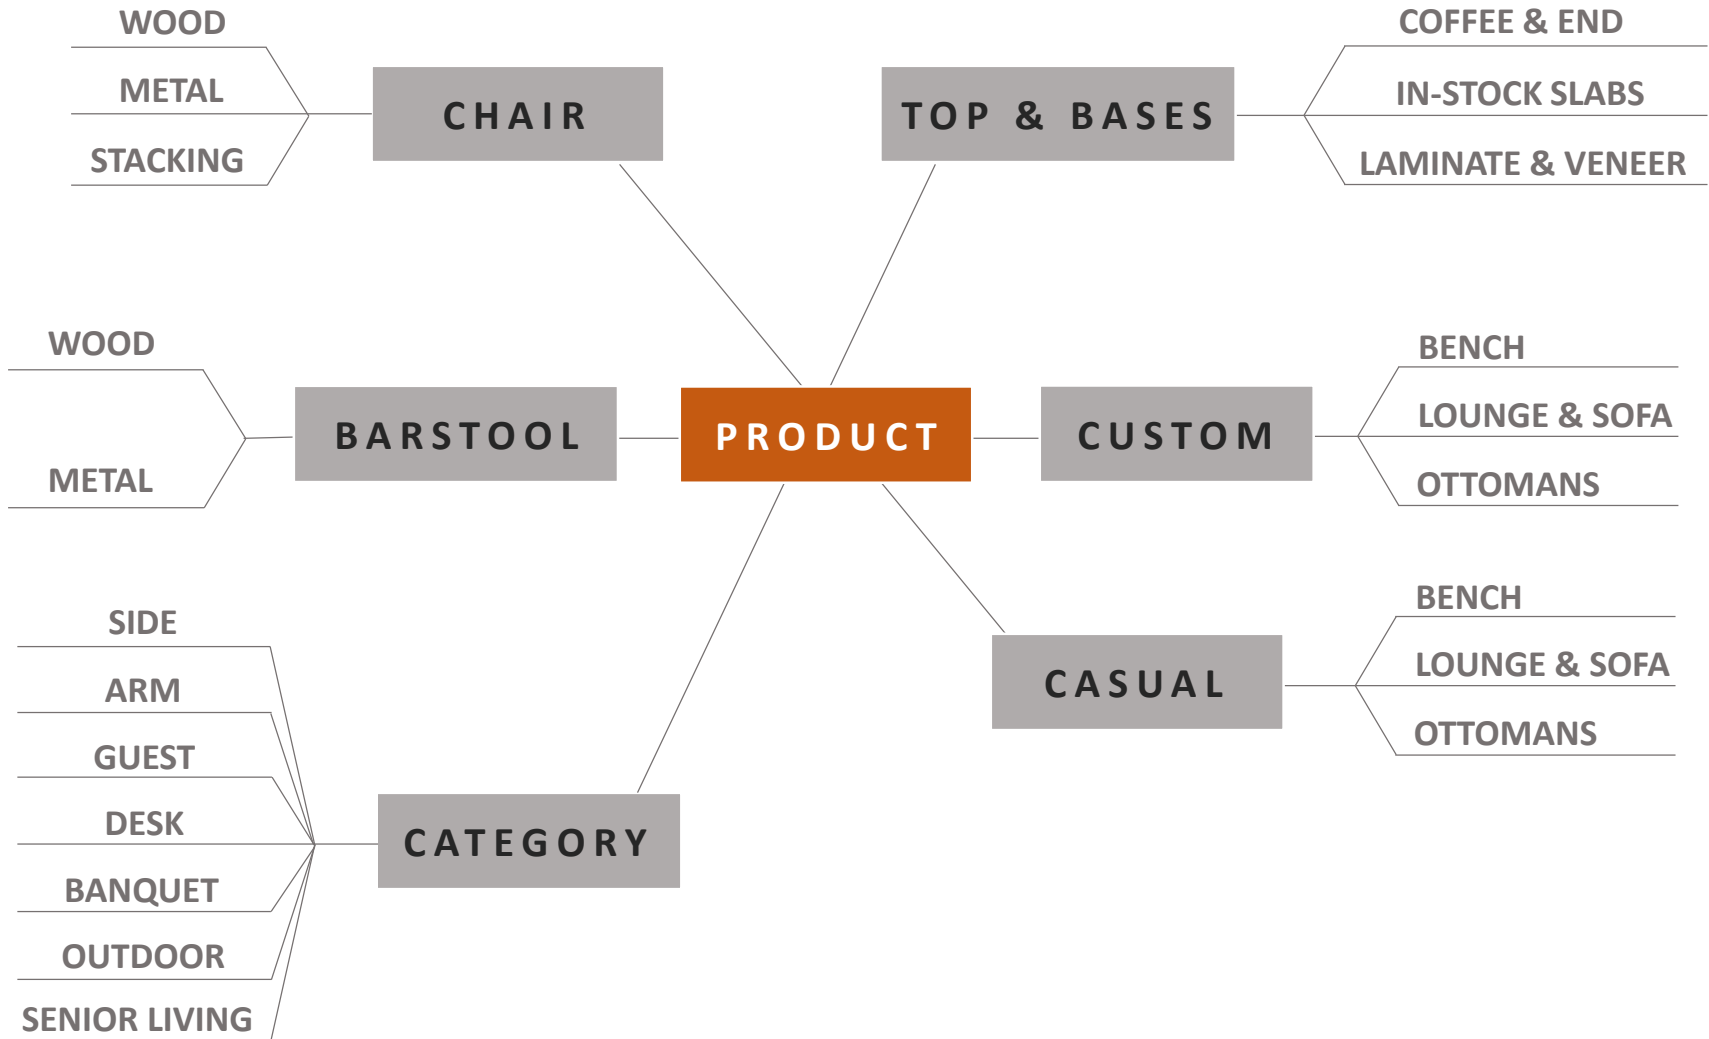

ISA DEPARTMENTS

SHOWROOM

UPHOLSTERY

FINISHING

ASSEMBLY

SHIPPING

ISA PRODUCTS

ISA WEBSITE

THE TWELVE THIRTY CLUB

ENCORE BOSTON HARBOR'S ON DECK BURGER BAR

NORDSTROM YORKDALE TORONTO

MAX'S DOWNTOWN

SHOPPING MALL EXPERIENCE

ISA'S PRESENCE & CLIENTS

CF CHINOOK CENTRE DINING HALL

ST. LAURENT CENTRE

SOLID WOOD TABLE

SOLID WOOD TABLE

SOLID WOOD TABLE

SOLID WOOD TABLE

SOLID WOOD TABLE

SOLID WOOD TABLE

CUSTOM SOLID STONE

CUSTOM STONE SURFACE