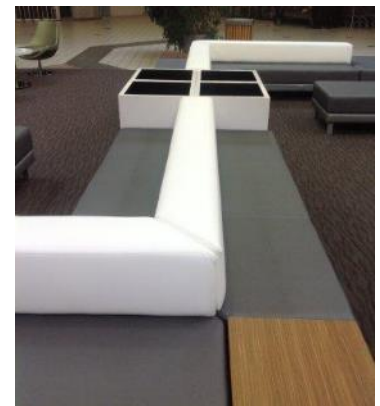

Installation: Meadowlands Racetrack

Description:
Custom Esplanade barstool
Custom Esplanade chair
Stone table top
- with floor mounted base

ISA DESIGN PROCESS

BUILD

TEST/ INSTALL

ISA CUSTOM PROJECT

Installation: Four Seasons Concert Hall