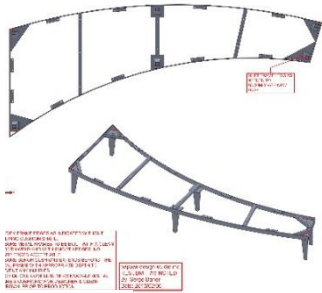

ISA DESIGN PROCESS

01/2014