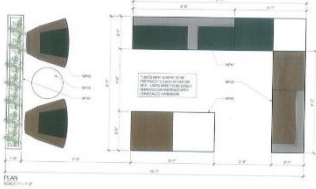

TEST/ INSTALL

ISA DESIGN PROCESS

Installation: Markville Shopping Centre

INSPIRATION

CONCEPT

PROTOTYPE

TEST/ INSTALL

CUSTOM LOUNGE