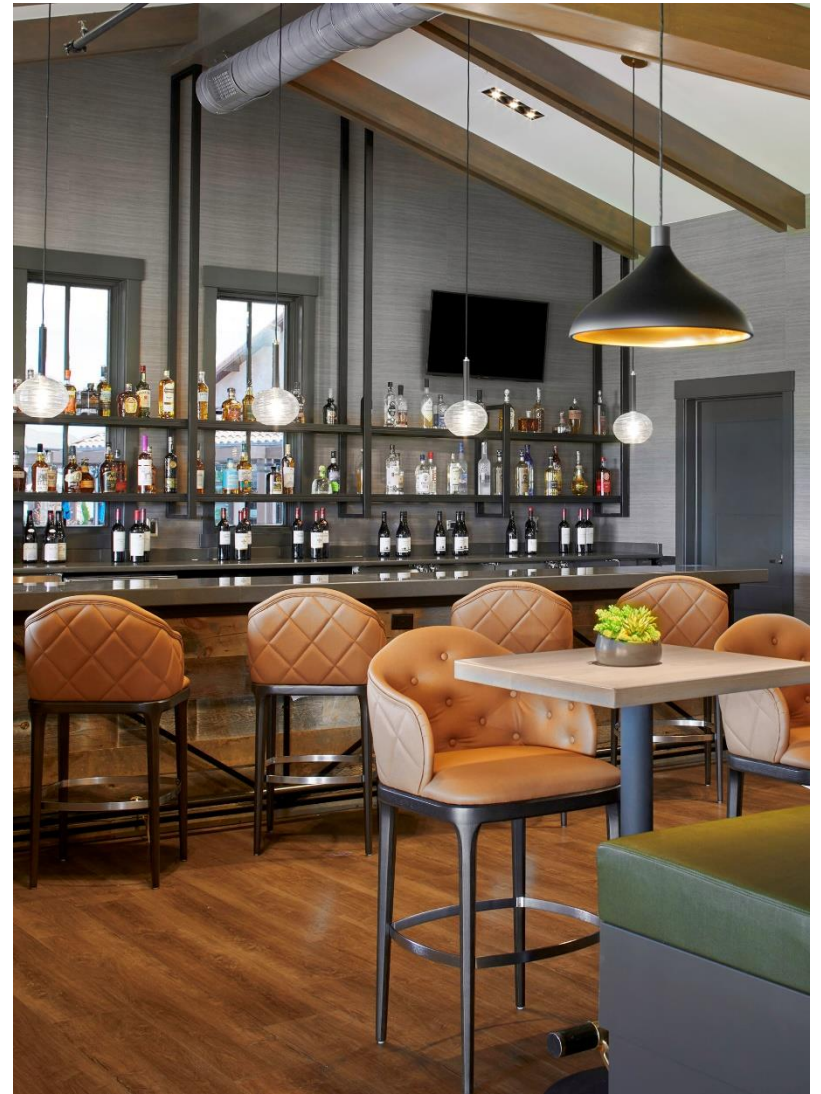

CUSTOM 1446 MOSCATO ARM

BUILD

Harmony Golf Club- Timnath CO