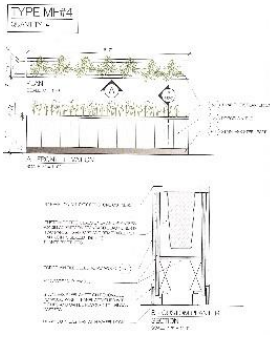

TEST/ INSTALL

ISA DESIGN PROCESS

Installation: Markville Shopping Centre

INSPIRATION

CONCEPT

PROTOTYPE

TEST/ INSTALL

CUSTOM LOUNGE