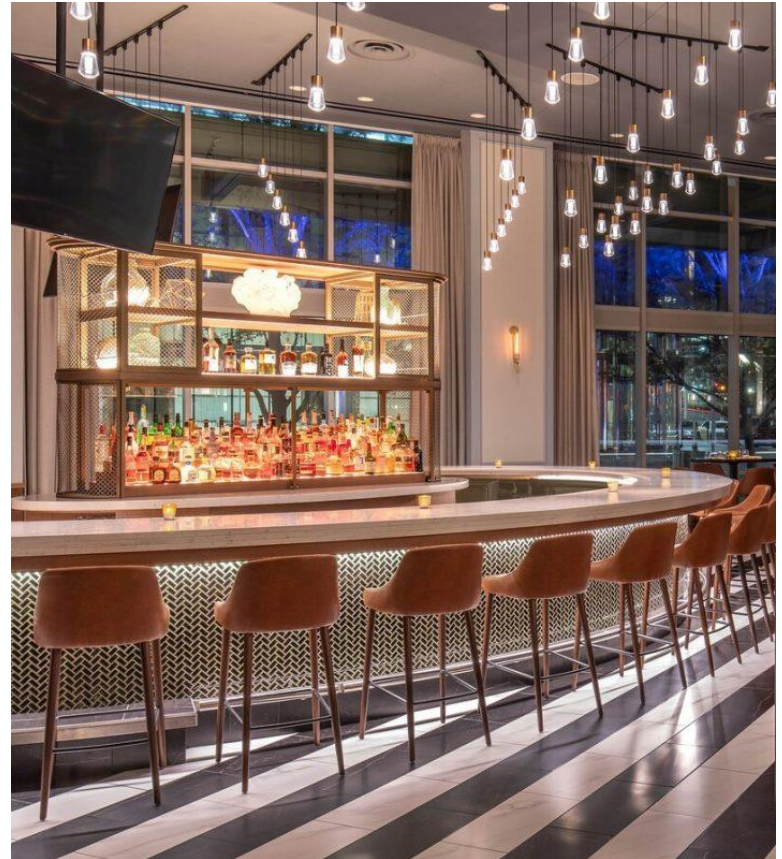

DINING EXPERIENCE

COBÀ AT FOUR SEASONS RESORT ANGUILLA

THE CHASE PARK PLAZA

AIR CANADA SIGNATURE SUITE

CAPIZ LOUNGE AT RENAISSANCE BOSTON WATERFRONT HOTEL

PLANTA SOUTH BEACH

HOTEL FAIRMONT ROYAL YORK

DEL FRISCO'S GRILLE