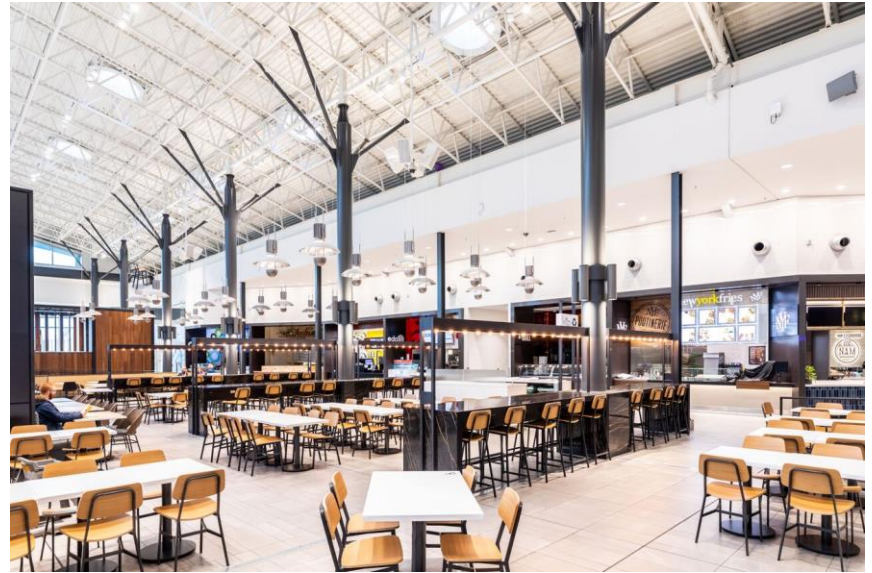

THE TWELVE THIRTY CLUB

ENCORE BOSTON HARBOR'S ON DECK BURGER BAR

NORDSTROM YORKDALE TORONTO

MAX'S DOWNTOWN

SHOPPING MALL EXPERIENCE

ISA'S PRESENCE & CLIENTS

CF CHINOOK CENTRE DINING HALL

ST. LAURENT CENTRE

ST. LAURENT CENTRE

PROMENADE MALL

EATON CENTRE

CF SHERWAY GARDENS

LIME RIDGE MALL

NORTH YORK CITY CENTRE

BANQUET CHAIR EXPERIENCE

ARCADIAN LOFT