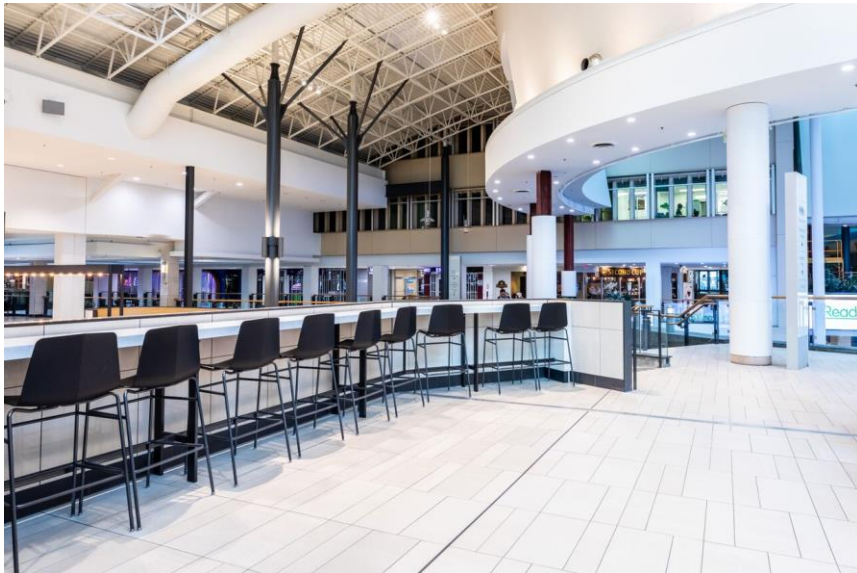

THE TWELVE THIRTY CLUB

ENCORE BOSTON HARBOR'S ON DECK BURGER BAR

NORDSTROM YORKDALE TORONTO

MAX'S DOWNTOWN

SHOPPING MALL EXPERIENCE

ISA'S PRESENCE & CLIENTS

CF CHINOOK CENTRE DINING HALL

ST. LAURENT CENTRE

ST. LAURENT CENTRE

PROMENADE MALL

EATON CENTRE

CF SHERWAY GARDENS

LIME RIDGE MALL

NORTH YORK CITY CENTRE

BANQUET CHAIR EXPERIENCE

ARCADIAN LOFT