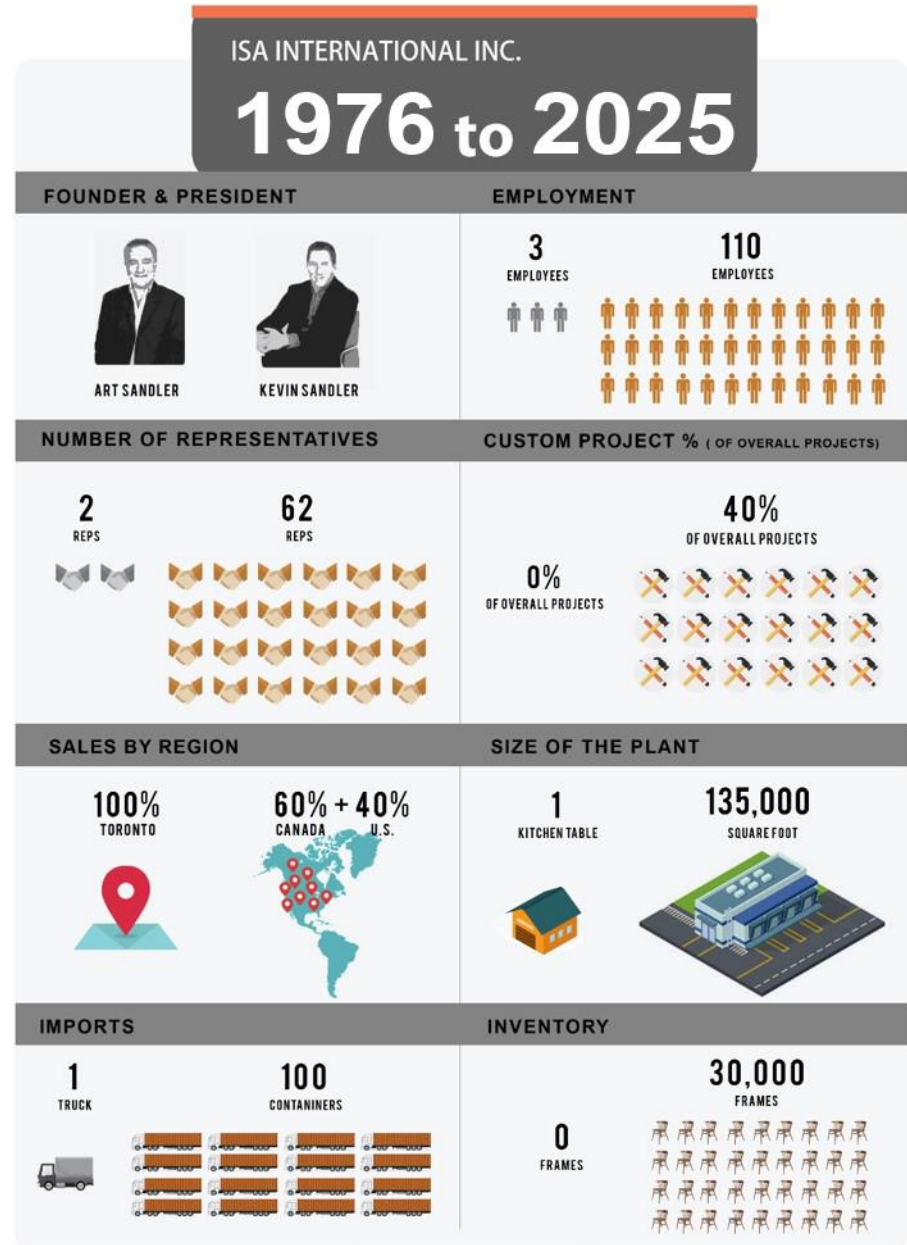

**COMPANY
OVERVIEW**

ISA  INTERNATIONAL

ISA EVOLUTION

ISA International is a leading manufacturer of contract furniture. For over 40 years, we have supplied commercial seating and tables with high quality, innovative design, and excellent value.