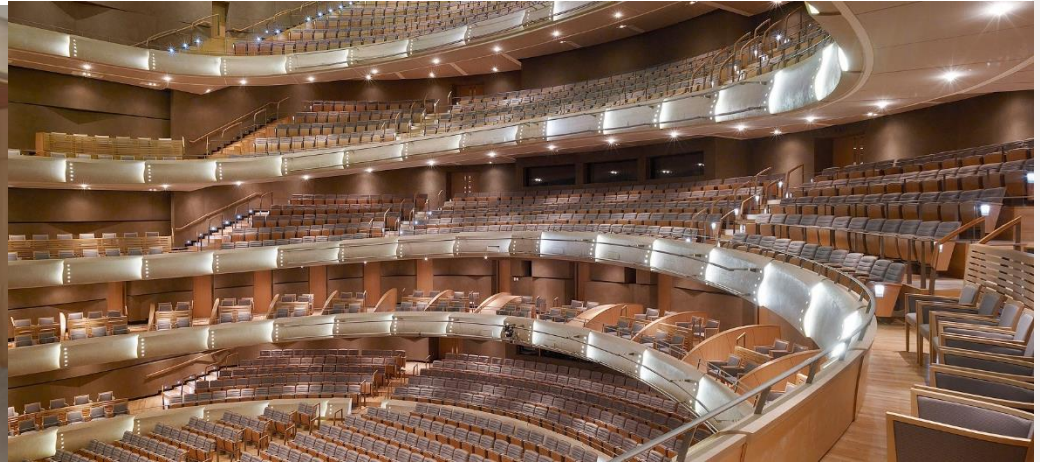

TEST/ INSTALL