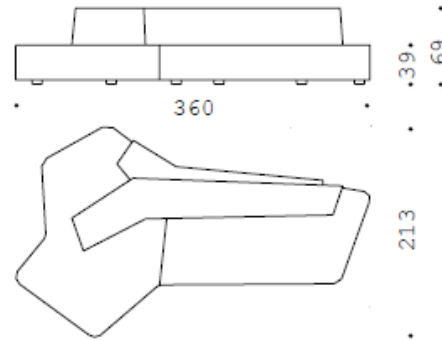

CUSTOM LOUNGE

Installation: Meadowlands Racetrack

INSPIRATION

CONCEPT

BUILD