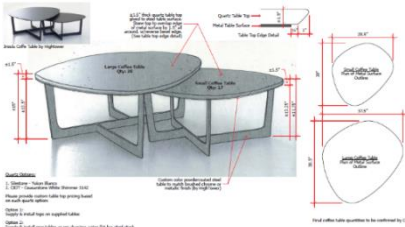

ISA DESIGN PROCESS

INSPIRATION

CONCEPT

PROTOTYPE

BUILD