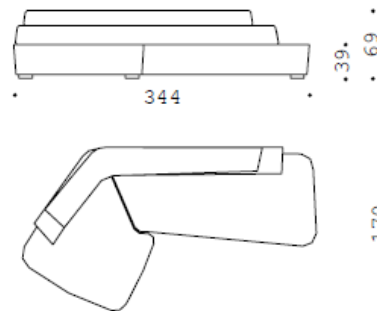

CUSTOM LOUNGE

Installation: Meadowlands Racetrack

INSPIRATION

CONCEPT

BUILD