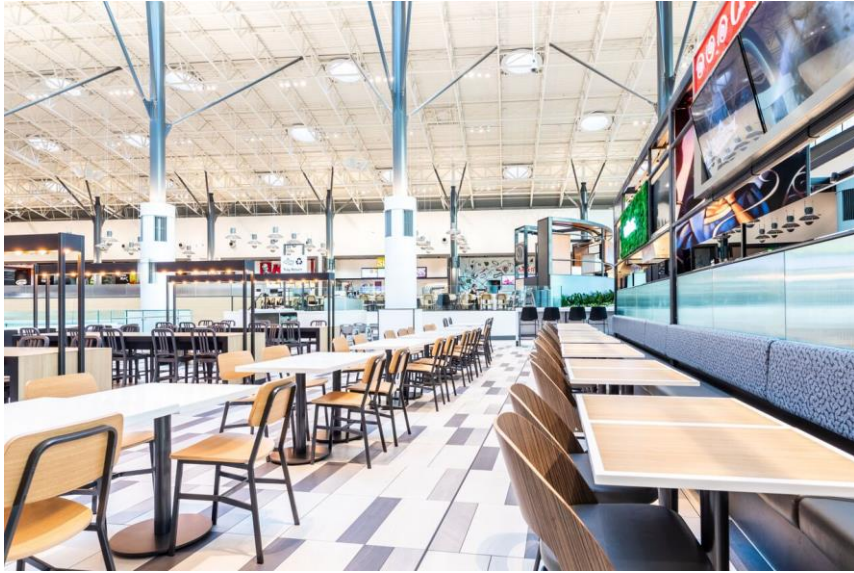

THE TWELVE THIRTY CLUB

ENCORE BOSTON HARBOR'S ON DECK BURGER BAR

NORDSTROM YORKDALE TORONTO

MAX'S DOWNTOWN

SHOPPING MALL EXPERIENCE

ISA'S PRESENCE & CLIENTS

CF CHINOOK CENTRE DINING HALL

ST. LAURENT CENTRE

ST. LAURENT CENTRE

PROMENADE MALL

EATON CENTRE

CF SHERWAY GARDENS

LIME RIDGE MALL

NORTH YORK CITY CENTRE

BANQUET CHAIR EXPERIENCE

ARCADIAN LOFT